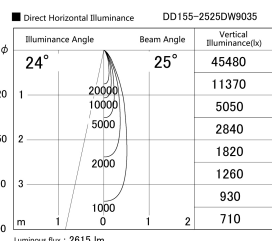

Item no. DD155-2525DW9035

Series Name: AMMA High-efficiency Lens type Antiglare downlight (DD155-AG)

Installation	Recessed mount
Type	Φ100 Lens type downlight : Antiglare type
Fixture wattage	24W
Beam angle	25deg
Color Temp.	3500K
CRI	Ra>90
Luminous	2615 lm
Body	Die-castaluminumalloy
Body finish	N/A
Trim finish	White
Reflector finish	Dark Mirror
IP Rate	IP20
Light source	COB module
Input Voltage	AC220~240V
Dimming Type	Non-Dimmable
Certificate	CE,CCC
Cut Hole	100mm