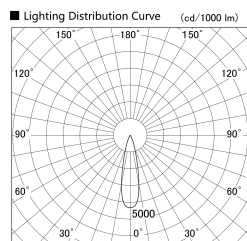

Item no. DD155-2525DW9035

Series Name: AMMA High-efficiency Lens type Antiglare downlight (DD155-AG)

Installation	Recessed mount
Type	Φ100 Lens type downlight : Antiglare type
Fixture wattage	24W
Beam angle	25deg
Color Temp.	3500K
CRI	Ra>90
Luminous	2615 lm
Body	Die-castaluminumalloy
Body finish	N/A
Trim finish	White
Reflector finish	Dark Mirror
IP Rate	IP20
Light source	COB module
Input Voltage	AC220~240V
Dimming Type	Non-Dimmable
Certificate	CE,CCC
Cut Hole	100mm