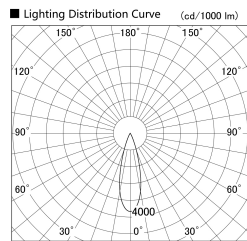

Item no. DD155-2530DW9035

Series Name: AMMA High-efficiency Lens type Antiglare downlight (DD155-AG)

Installation	Recessed mount
Type	Φ100 Lens type downlight : Antiglare type
Fixture wattage	24W
Beam angle	29deg
Color Temp.	3500K
CRI	Ra>90
Luminous	2842 lm
Body	Die-castaluminumalloy
Body finish	N/A
Trim finish	White
Reflector finish	Dark Mirror
IP Rate	IP20
Light source	COB module
Input Voltage	AC220~240V
Dimming Type	Non-Dimmable
Certificate	CE,CCC
Cut Hole	100mm