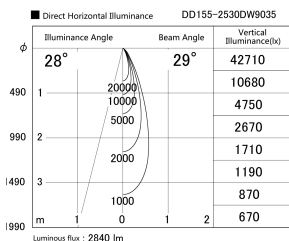

Item no. DD155-2530DW9035

Series Name: AMMA High-efficiency Lens type Antiglare downlight (DD155-AG)

Installation	Recessed mount
Type	Φ100 Lens type downlight : Antiglare type
Fixture wattage	24W
Beam angle	29deg
Color Temp.	3500K
CRI	Ra>90
Luminous	2842 lm
Body	Die-castaluminumalloy
Body finish	N/A
Trim finish	White
Reflector finish	Dark Mirror
IP Rate	IP20
Light source	COB module
Input Voltage	AC220~240V
Dimming Type	Non-Dimmable
Certificate	CE,CCC
Cut Hole	100mm