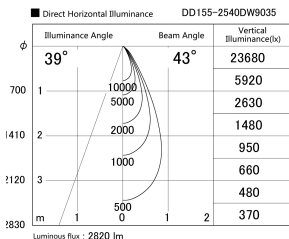

Item no. DD155-2540DW9035

Series Name: AMMA High-efficiency Lens type Antiglare downlight (DD155-AG)

Installation	Recessed mount
Type	Φ100 Lens type downlight : Antiglare type
Fixture wattage	24W
Beam angle	42deg
Color Temp.	3500K
CRI	Ra>90
Luminous	2822 lm
Body	Die-castaluminumalloy
Body finish	N/A
Trim finish	White
Reflector finish	Dark Mirror
IP Rate	IP20
Light source	COB module
Input Voltage	AC220~240V
Dimming Type	Non-Dimmable
Certificate	CE,CCC
Cut Hole	100mm