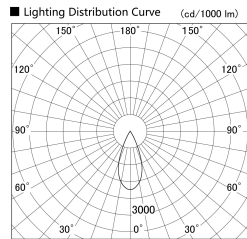

Item no. DD155-2540DW9035

Series Name: AMMA High-efficiency Lens type Antiglare downlight (DD155-AG)

Installation	Recessed mount
Type	Φ100 Lens type downlight : Antiglare type
Fixture wattage	24W
Beam angle	42deg
Color Temp.	3500K
CRI	Ra>90
Luminous	2822 lm
Body	Die-castaluminumalloy
Body finish	N/A
Trim finish	White
Reflector finish	Dark Mirror
IP Rate	IP20
Light source	COB module
Input Voltage	AC220~240V
Dimming Type	Non-Dimmable
Certificate	CE,CCC
Cut Hole	100mm