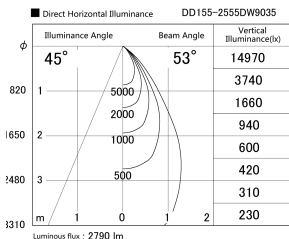

Item no. DD155-2555DW9035

Series Name: AMMA High-efficiency Lens type Antiglare downlight (DD155-AG)

Installation	Recessed mount
Type	Φ100 Lens type downlight : Antiglare type
Fixture wattage	24W
Beam angle	52deg
Color Temp.	3500K
CRI	Ra>90
Luminous	2788 lm
Body	Die-castaluminumalloy
Body finish	N/A
Trim finish	White
Reflector finish	Dark Mirror
IP Rate	IP20
Light source	COB module
Input Voltage	AC220~240V
Dimming Type	Non-Dimmable
Certificate	CE,CCC
Cut Hole	100mm