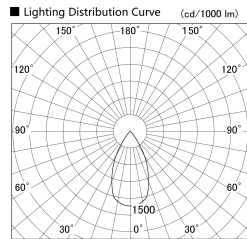

Item no. DD155-2555DW9035

Series Name: AMMA High-efficiency Lens type Antiglare downlight (DD155-AG)

Installation	Recessed mount
Type	Φ100 Lens type downlight : Antiglare type
Fixture wattage	24W
Beam angle	52deg
Color Temp.	3500K
CRI	Ra>90
Luminous	2788 lm
Body	Die-castaluminumalloy
Body finish	N/A
Trim finish	White
Reflector finish	Dark Mirror
IP Rate	IP20
Light source	COB module
Input Voltage	AC220~240V
Dimming Type	Non-Dimmable
Certificate	CE,CCC
Cut Hole	100mm