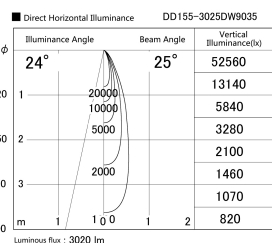

Item no. DD155-3025DW9035

Series Name: AMMA High-efficiency Lens type Antiglare downlight (DD155-AG)

Installation	Recessed mount
Type	Φ100 Lens type downlight : Antiglare type
Fixture wattage	28W
Beam angle	25deg
Color Temp.	3500K
CRI	Ra>90
Luminous	3022 lm
Body	Die-castaluminumalloy
Body finish	N/A
Trim finish	White
Reflector finish	Dark Mirror
IP Rate	IP20
Light source	COB module
Input Voltage	AC220~240V
Dimming Type	Non-Dimmable
Certificate	CE,CCC
Cut Hole	100mm