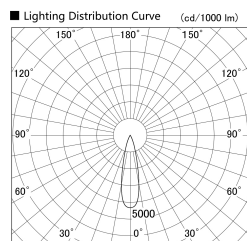

Item no. DD155-3025DW9035

Series Name: AMMA High-efficiency Lens type Antiglare downlight (DD155-AG)

Installation	Recessed mount
Type	Φ100 Lens type downlight : Antiglare type
Fixture wattage	28W
Beam angle	25deg
Color Temp.	3500K
CRI	Ra>90
Luminous	3022 lm
Body	Die-castaluminumalloy
Body finish	N/A
Trim finish	White
Reflector finish	Dark Mirror
IP Rate	IP20
Light source	COB module
Input Voltage	AC220~240V
Dimming Type	Non-Dimmable
Certificate	CE,CCC
Cut Hole	100mm