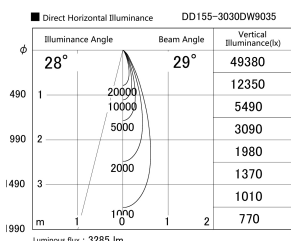

Item no. DD155-3030DW9035

Series Name: AMMA High-efficiency Lens type Antiglare downlight (DD155-AG)

| | |
|------------------|--|
| Installation | Recessed mount |
| Type | Φ100 Lens type downlight : Antiglare type |
| Fixture wattage | 28W |
| Beam angle | 29deg |
| Color Temp. | 3500K |
| CRI | Ra>90 |
| Luminous | 3286 lm |
| Body | Die-castaluminumalloy |
| Body finish | N/A |
| Trim finish | White |
| Reflector finish | Dark Mirror |
| IP Rate | IP20 |
| Light source | COB module |
| Input Voltage | AC220~240V |
| Dimming Type | Non-Dimmable |
| Certificate | CE,CCC |
| Cut Hole | 100mm |