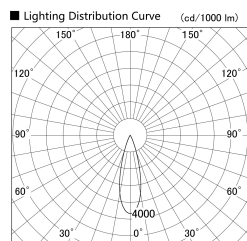

Item no. DD155-3030DW9035

Series Name: AMMA High-efficiency Lens type Antiglare downlight (DD155-AG)

| | |
|------------------|--|
| Installation | Recessed mount |
| Type | Φ100 Lens type downlight : Antiglare type |
| Fixture wattage | 28W |
| Beam angle | 29deg |
| Color Temp. | 3500K |
| CRI | Ra>90 |
| Luminous | 3286 lm |
| Body | Die-castaluminumalloy |
| Body finish | N/A |
| Trim finish | White |
| Reflector finish | Dark Mirror |
| IP Rate | IP20 |
| Light source | COB module |
| Input Voltage | AC220~240V |
| Dimming Type | Non-Dimmable |
| Certificate | CE,CCC |
| Cut Hole | 100mm |