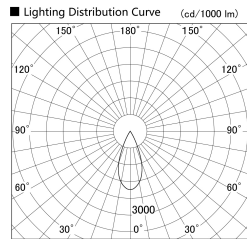

Item no. DD155-3040DW9035

Series Name: AMMA High-efficiency Lens type Antiglare downlight (DD155-AG)

Installation	Recessed mount
Type	Φ100 Lens type downlight : Antiglare type
Fixture wattage	28W
Beam angle	42deg
Color Temp.	3500K
CRI	Ra>90
Luminous	3262 lm
Body	Die-castaluminumalloy
Body finish	N/A
Trim finish	White
Reflector finish	Dark Mirror
IP Rate	IP20
Light source	COB module
Input Voltage	AC220~240V
Dimming Type	Non-Dimmable
Certificate	CE,CCC
Cut Hole	100mm