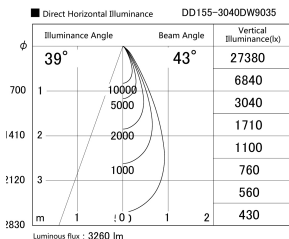

Item no. DD155-3040DW9035

Series Name: AMMA High-efficiency Lens type Antiglare downlight (DD155-AG)

Installation	Recessed mount
Type	Φ100 Lens type downlight : Antiglare type
Fixture wattage	28W
Beam angle	42deg
Color Temp.	3500K
CRI	Ra>90
Luminous	3262 lm
Body	Die-castaluminumalloy
Body finish	N/A
Trim finish	White
Reflector finish	Dark Mirror
IP Rate	IP20
Light source	COB module
Input Voltage	AC220~240V
Dimming Type	Non-Dimmable
Certificate	CE,CCC
Cut Hole	100mm