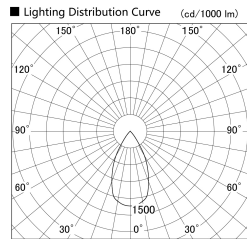

Item no. DD155-3055DW9035

Series Name: AMMA High-efficiency Lens type Antiglare downlight (DD155-AG)

Installation	Recessed mount
Type	Φ100 Lens type downlight : Antiglare type
Fixture wattage	28W
Beam angle	52deg
Color Temp.	3500K
CRI	Ra>90
Luminous	3223 lm
Body	Die-castaluminumalloy
Body finish	N/A
Trim finish	White
Reflector finish	Dark Mirror
IP Rate	IP20
Light source	COB module
Input Voltage	AC220~240V
Dimming Type	Non-Dimmable
Certificate	CE,CCC
Cut Hole	100mm