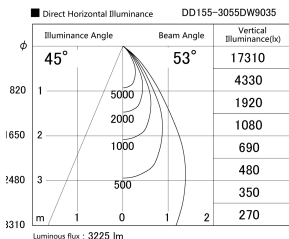

Item no. DD155-3055DW9035

Series Name: AMMA High-efficiency Lens type Antiglare downlight (DD155-AG)

Installation	Recessed mount
Type	Φ100 Lens type downlight : Antiglare type
Fixture wattage	28W
Beam angle	52deg
Color Temp.	3500K
CRI	Ra>90
Luminous	3223 lm
Body	Die-castaluminumalloy
Body finish	N/A
Trim finish	White
Reflector finish	Dark Mirror
IP Rate	IP20
Light source	COB module
Input Voltage	AC220~240V
Dimming Type	Non-Dimmable
Certificate	CE,CCC
Cut Hole	100mm