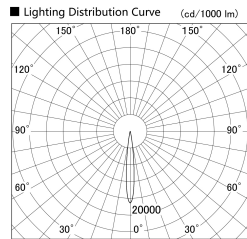

Item no. DD155-0810DW9040

Series Name: AMMA High-efficiency Lens type Antiglare downlight (DD155-AG)

Installation	Recessed mount
Type	Φ100 Lens type downlight : Antiglare type
Fixture wattage	7.5W
Beam angle	12deg
Color Temp.	4000K
CRI	Ra>90
Luminous	677 lm
Body	Die-castaluminumalloy
Body finish	N/A
Trim finish	White
Reflector finish	Dark Mirror
IP Rate	IP20
Light source	COB module
Input Voltage	AC220~240V
Dimming Type	Non-Dimmable
Certificate	CE,CCC
Cut Hole	100mm