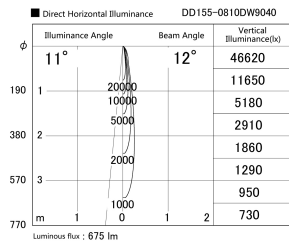

Item no. DD155-0810DW9040

Series Name: AMMA High-efficiency Lens type Antiglare downlight (DD155-AG)

Installation	Recessed mount
Type	Φ100 Lens type downlight : Antiglare type
Fixture wattage	7.5W
Beam angle	12deg
Color Temp.	4000K
CRI	Ra>90
Luminous	677 lm
Body	Die-castaluminumalloy
Body finish	N/A
Trim finish	White
Reflector finish	Dark Mirror
IP Rate	IP20
Light source	COB module
Input Voltage	AC220~240V
Dimming Type	Non-Dimmable
Certificate	CE,CCC
Cut Hole	100mm