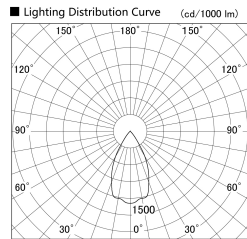

Item no. DD155-0855DW9040

Series Name: AMMA High-efficiency Lens type Antiglare downlight (DD155-AG)

Installation	Recessed mount
Type	Φ100 Lens type downlight : Antiglare type
Fixture wattage	7.5W
Beam angle	54deg
Color Temp.	4000K
CRI	Ra>90
Luminous	831 lm
Body	Die-castaluminumalloy
Body finish	N/A
Trim finish	White
Reflector finish	Dark Mirror
IP Rate	IP20
Light source	COB module
Input Voltage	AC220~240V
Dimming Type	Non-Dimmable
Certificate	CE,CCC
Cut Hole	100mm