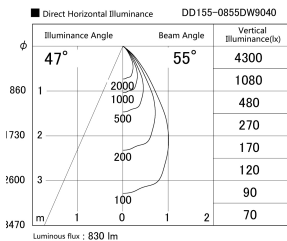

Item no. DD155-0855DW9040

Series Name: AMMA High-efficiency Lens type Antiglare downlight (DD155-AG)

Installation	Recessed mount
Type	Φ100 Lens type downlight : Antiglare type
Fixture wattage	7.5W
Beam angle	54deg
Color Temp.	4000K
CRI	Ra>90
Luminous	831 lm
Body	Die-castaluminumalloy
Body finish	N/A
Trim finish	White
Reflector finish	Dark Mirror
IP Rate	IP20
Light source	COB module
Input Voltage	AC220~240V
Dimming Type	Non-Dimmable
Certificate	CE,CCC
Cut Hole	100mm