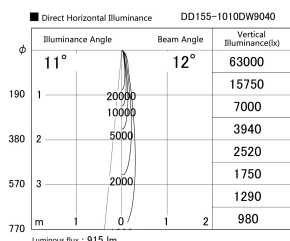

Item no. DD155-1010DW9040

Series Name: AMMA High-efficiency Lens type Antiglare downlight (DD155-AG)

Installation	Recessed mount
Type	Φ100 Lens type downlight : Antiglare type
Fixture wattage	10.5W
Beam angle	12deg
Color Temp.	4000K
CRI	Ra>90
Luminous	915 lm
Body	Die-castaluminumalloy
Body finish	N/A
Trim finish	White
Reflector finish	Dark Mirror
IP Rate	IP20
Light source	COB module
Input Voltage	AC220~240V
Dimming Type	Non-Dimmable
Certificate	CE,CCC
Cut Hole	100mm