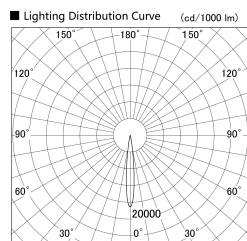

Item no. DD155-1010DW9040

Series Name: AMMA High-efficiency Lens type Antiglare downlight (DD155-AG)

Installation	Recessed mount
Type	Φ100 Lens type downlight : Antiglare type
Fixture wattage	10.5W
Beam angle	12deg
Color Temp.	4000K
CRI	Ra>90
Luminous	915 lm
Body	Die-castaluminumalloy
Body finish	N/A
Trim finish	White
Reflector finish	Dark Mirror
IP Rate	IP20
Light source	COB module
Input Voltage	AC220~240V
Dimming Type	Non-Dimmable
Certificate	CE,CCC
Cut Hole	100mm