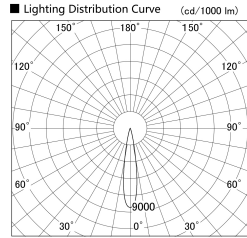

Item no. DD155-1015DW9040

Series Name: AMMA High-efficiency Lens type Antiglare downlight (DD155-AG)

Installation	Recessed mount
Type	Φ100 Lens type downlight : Antiglare type
Fixture wattage	10.5W
Beam angle	18deg
Color Temp.	4000K
CRI	Ra>90
Luminous	1086 lm
Body	Die-castaluminumalloy
Body finish	N/A
Trim finish	White
Reflector finish	Dark Mirror
IP Rate	IP20
Light source	COB module
Input Voltage	AC220~240V
Dimming Type	Non-Dimmable
Certificate	CE,CCC
Cut Hole	100mm