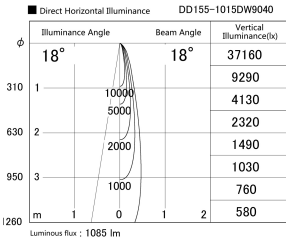

Item no. DD155-1015DW9040

Series Name: AMMA High-efficiency Lens type Antiglare downlight (DD155-AG)

Installation	Recessed mount
Type	Φ100 Lens type downlight : Antiglare type
Fixture wattage	10.5W
Beam angle	18deg
Color Temp.	4000K
CRI	Ra>90
Luminous	1086 lm
Body	Die-castaluminumalloy
Body finish	N/A
Trim finish	White
Reflector finish	Dark Mirror
IP Rate	IP20
Light source	COB module
Input Voltage	AC220~240V
Dimming Type	Non-Dimmable
Certificate	CE,CCC
Cut Hole	100mm