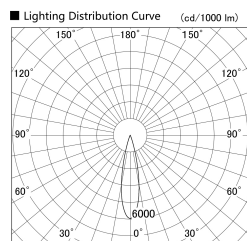

Item no. DD155-1025DW9040

Series Name: AMMA High-efficiency Lens type Antiglare downlight (DD155-AG)

Installation	Recessed mount
Type	Φ100 Lens type downlight : Antiglare type
Fixture wattage	10.5W
Beam angle	23deg
Color Temp.	4000K
CRI	Ra>90
Luminous	1169 lm
Body	Die-castaluminumalloy
Body finish	N/A
Trim finish	White
Reflector finish	Dark Mirror
IP Rate	IP20
Light source	COB module
Input Voltage	AC220~240V
Dimming Type	Non-Dimmable
Certificate	CE,CCC
Cut Hole	100mm