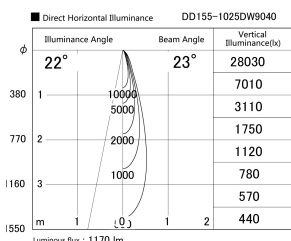

Item no. DD155-1025DW9040

Series Name: AMMA High-efficiency Lens type Antiglare downlight (DD155-AG)

Installation	Recessed mount
Type	Φ100 Lens type downlight : Antiglare type
Fixture wattage	10.5W
Beam angle	23deg
Color Temp.	4000K
CRI	Ra>90
Luminous	1169 lm
Body	Die-castaluminumalloy
Body finish	N/A
Trim finish	White
Reflector finish	Dark Mirror
IP Rate	IP20
Light source	COB module
Input Voltage	AC220~240V
Dimming Type	Non-Dimmable
Certificate	CE,CCC
Cut Hole	100mm