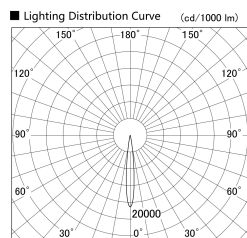

Item no. DD155-1510DW9040

Series Name: AMMA High-efficiency Lens type Antiglare downlight (DD155-AG)

Installation	Recessed mount
Type	Φ100 Lens type downlight : Antiglare type
Fixture wattage	14W
Beam angle	12deg
Color Temp.	4000K
CRI	Ra>90
Luminous	1232 lm
Body	Die-castaluminumalloy
Body finish	N/A
Trim finish	White
Reflector finish	Dark Mirror
IP Rate	IP20
Light source	COB module
Input Voltage	AC220~240V
Dimming Type	Non-Dimmable
Certificate	CE,CCC
Cut Hole	100mm