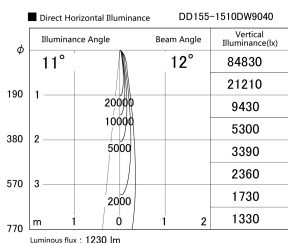

Item no. DD155-1510DW9040

Series Name: AMMA High-efficiency Lens type Antiglare downlight (DD155-AG)

Installation	Recessed mount
Type	Φ100 Lens type downlight : Antiglare type
Fixture wattage	14W
Beam angle	12deg
Color Temp.	4000K
CRI	Ra>90
Luminous	1232 lm
Body	Die-castaluminumalloy
Body finish	N/A
Trim finish	White
Reflector finish	Dark Mirror
IP Rate	IP20
Light source	COB module
Input Voltage	AC220~240V
Dimming Type	Non-Dimmable
Certificate	CE,CCC
Cut Hole	100mm