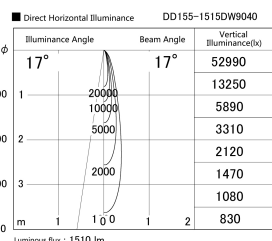

Item no. DD155-1515DW9040

Series Name: AMMA High-efficiency Lens type Antiglare downlight (DD155-AG)

Installation	Recessed mount
Type	Φ100 Lens type downlight : Antiglare type
Fixture wattage	14W
Beam angle	17deg
Color Temp.	4000K
CRI	Ra>90
Luminous	1508 lm
Body	Die-castaluminumalloy
Body finish	N/A
Trim finish	White
Reflector finish	Dark Mirror
IP Rate	IP20
Light source	COB module
Input Voltage	AC220~240V
Dimming Type	Non-Dimmable
Certificate	CE,CCC
Cut Hole	100mm