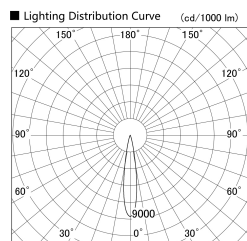

Item no. DD155-1515DW9040

Series Name: AMMA High-efficiency Lens type Antiglare downlight (DD155-AG)

Installation	Recessed mount
Type	Φ100 Lens type downlight : Antiglare type
Fixture wattage	14W
Beam angle	17deg
Color Temp.	4000K
CRI	Ra>90
Luminous	1508 lm
Body	Die-castaluminumalloy
Body finish	N/A
Trim finish	White
Reflector finish	Dark Mirror
IP Rate	IP20
Light source	COB module
Input Voltage	AC220~240V
Dimming Type	Non-Dimmable
Certificate	CE,CCC
Cut Hole	100mm