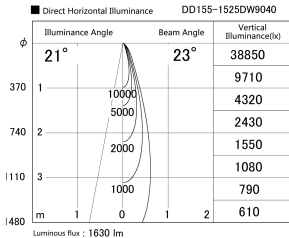

Item no. DD155-1525DW9040

Series Name: AMMA High-efficiency Lens type Antiglare downlight (DD155-AG)

Installation	Recessed mount
Type	Φ100 Lens type downlight : Antiglare type
Fixture wattage	14W
Beam angle	23deg
Color Temp.	4000K
CRI	Ra>90
Luminous	1628 lm
Body	Die-castaluminumalloy
Body finish	N/A
Trim finish	White
Reflector finish	Dark Mirror
IP Rate	IP20
Light source	COB module
Input Voltage	AC220~240V
Dimming Type	Non-Dimmable
Certificate	CE,CCC
Cut Hole	100mm