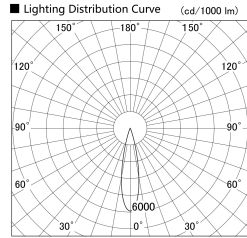

Item no. DD155-1525DW9040

Series Name: AMMA High-efficiency Lens type Antiglare downlight (DD155-AG)

Installation	Recessed mount
Type	Φ100 Lens type downlight : Antiglare type
Fixture wattage	14W
Beam angle	23deg
Color Temp.	4000K
CRI	Ra>90
Luminous	1628 lm
Body	Die-castaluminumalloy
Body finish	N/A
Trim finish	White
Reflector finish	Dark Mirror
IP Rate	IP20
Light source	COB module
Input Voltage	AC220~240V
Dimming Type	Non-Dimmable
Certificate	CE,CCC
Cut Hole	100mm