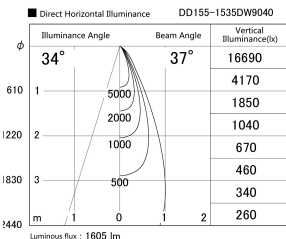

Item no. DD155-1535DW9040

Series Name: AMMA High-efficiency Lens type Antiglare downlight (DD155-AG)

Installation	Recessed mount
Type	Φ100 Lens type downlight : Antiglare type
Fixture wattage	14W
Beam angle	37deg
Color Temp.	4000K
CRI	Ra>90
Luminous	1605 lm
Body	Die-castaluminumalloy
Body finish	N/A
Trim finish	White
Reflector finish	Dark Mirror
IP Rate	IP20
Light source	COB module
Input Voltage	AC220~240V
Dimming Type	Non-Dimmable
Certificate	CE,CCC
Cut Hole	100mm