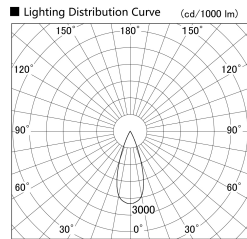

Item no. DD155-1535DW9040

Series Name: AMMA High-efficiency Lens type Antiglare downlight (DD155-AG)

Installation	Recessed mount
Type	Φ100 Lens type downlight : Antiglare type
Fixture wattage	14W
Beam angle	37deg
Color Temp.	4000K
CRI	Ra>90
Luminous	1605 lm
Body	Die-castaluminumalloy
Body finish	N/A
Trim finish	White
Reflector finish	Dark Mirror
IP Rate	IP20
Light source	COB module
Input Voltage	AC220~240V
Dimming Type	Non-Dimmable
Certificate	CE,CCC
Cut Hole	100mm