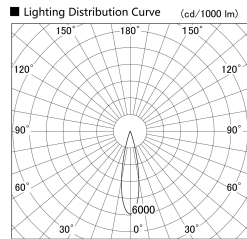

Item no. DD155-2025DW9040

Series Name: AMMA High-efficiency Lens type Antiglare downlight (DD155-AG)

Installation	Recessed mount
Type	Φ100 Lens type downlight : Antiglare type
Fixture wattage	21W
Beam angle	23deg
Color Temp.	4000K
CRI	Ra>90
Luminous	2273 lm
Body	Die-castaluminumalloy
Body finish	N/A
Trim finish	White
Reflector finish	Dark Mirror
IP Rate	IP20
Light source	COB module
Input Voltage	AC220~240V
Dimming Type	Non-Dimmable
Certificate	CE,CCC
Cut Hole	100mm