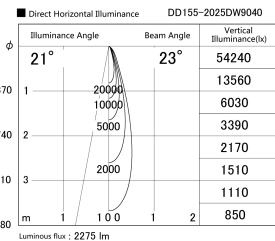

Item no. DD155-2025DW9040

Series Name: AMMA High-efficiency Lens type Antiglare downlight (DD155-AG)

Installation	Recessed mount
Type	Φ100 Lens type downlight : Antiglare type
Fixture wattage	21W
Beam angle	23deg
Color Temp.	4000K
CRI	Ra>90
Luminous	2273 lm
Body	Die-castaluminumalloy
Body finish	N/A
Trim finish	White
Reflector finish	Dark Mirror
IP Rate	IP20
Light source	COB module
Input Voltage	AC220~240V
Dimming Type	Non-Dimmable
Certificate	CE,CCC
Cut Hole	100mm