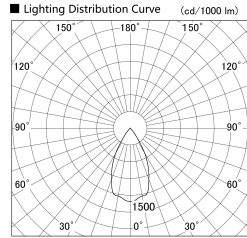

Item no. DD155-2055DW9040

Series Name: AMMA High-efficiency Lens type Antiglare downlight (DD155-AG)

Installation	Recessed mount
Type	Φ100 Lens type downlight : Antiglare type
Fixture wattage	21W
Beam angle	54deg
Color Temp.	4000K
CRI	Ra>90
Luminous	2212 lm
Body	Die-castaluminumalloy
Body finish	N/A
Trim finish	White
Reflector finish	Dark Mirror
IP Rate	IP20
Light source	COB module
Input Voltage	AC220~240V
Dimming Type	Non-Dimmable
Certificate	CE,CCC
Cut Hole	100mm