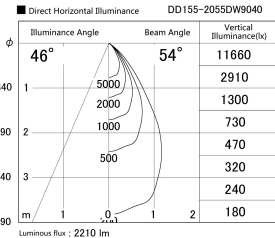

Item no. DD155-2055DW9040

Series Name: AMMA High-efficiency Lens type Antiglare downlight (DD155-AG)

Installation	Recessed mount
Type	Φ100 Lens type downlight : Antiglare type
Fixture wattage	21W
Beam angle	54deg
Color Temp.	4000K
CRI	Ra>90
Luminous	2212 lm
Body	Die-castaluminumalloy
Body finish	N/A
Trim finish	White
Reflector finish	Dark Mirror
IP Rate	IP20
Light source	COB module
Input Voltage	AC220~240V
Dimming Type	Non-Dimmable
Certificate	CE,CCC
Cut Hole	100mm