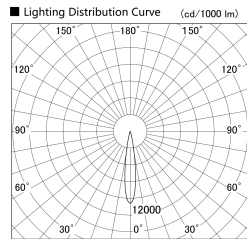

Item no. DD155-2515DW9040

Series Name: AMMA High-efficiency Lens type Antiglare downlight (DD155-AG)

Installation	Recessed mount
Type	Φ100 Lens type downlight : Antiglare type
Fixture wattage	24W
Beam angle	16deg
Color Temp.	4000K
CRI	Ra>90
Luminous	2103 lm
Body	Die-castaluminumalloy
Body finish	N/A
Trim finish	White
Reflector finish	Dark Mirror
IP Rate	IP20
Light source	COB module
Input Voltage	AC220~240V
Dimming Type	Non-Dimmable
Certificate	CE,CCC
Cut Hole	100mm