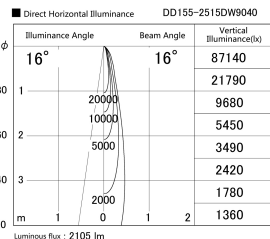

Item no. DD155-2515DW9040

Series Name: AMMA High-efficiency Lens type Antiglare downlight (DD155-AG)

Installation	Recessed mount
Type	Φ100 Lens type downlight : Antiglare type
Fixture wattage	24W
Beam angle	16deg
Color Temp.	4000K
CRI	Ra>90
Luminous	2103 lm
Body	Die-castaluminumalloy
Body finish	N/A
Trim finish	White
Reflector finish	Dark Mirror
IP Rate	IP20
Light source	COB module
Input Voltage	AC220~240V
Dimming Type	Non-Dimmable
Certificate	CE,CCC
Cut Hole	100mm