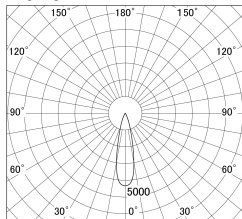

■ Lighting Distribution Curve (cd/1000 lm)