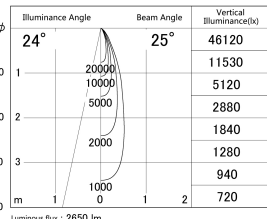

Item no. DD155-2525DW9040

Series Name: AMMA High-efficiency Lens type Antiglare downlight (DD155-AG)

■ Lighting Distribution Curve (cd/1000 lm)

Installation	Recessed mount
Type	Φ100 Lens type downlight : Antiglare type
Fixture wattage	24W
Beam angle	25deg
Color Temp.	4000K
CRI	Ra>90
Luminous	2652 lm
Body	Die-castaluminumalloy
Body finish	N/A
Trim finish	White
Reflector finish	Dark Mirror
IP Rate	IP20
Light source	COB module
Input Voltage	AC220~240V
Dimming Type	Non-Dimmable
Certificate	CE,CCC
Cut Hole	100mm