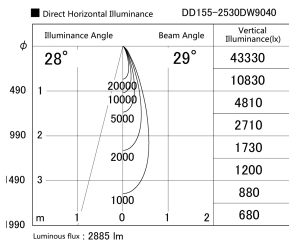

Item no. DD155-2530DW9040

Series Name: AMMA High-efficiency Lens type Antiglare downlight (DD155-AG)

Installation	Recessed mount
Type	Φ100 Lens type downlight : Antiglare type
Fixture wattage	24W
Beam angle	29deg
Color Temp.	4000K
CRI	Ra>90
Luminous	2883 lm
Body	Die-castaluminumalloy
Body finish	N/A
Trim finish	White
Reflector finish	Dark Mirror
IP Rate	IP20
Light source	COB module
Input Voltage	AC220~240V
Dimming Type	Non-Dimmable
Certificate	CE,CCC
Cut Hole	100mm