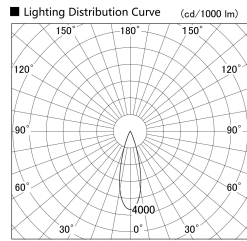

Item no. DD155-2530DW9040

Series Name: AMMA High-efficiency Lens type Antiglare downlight (DD155-AG)

Installation	Recessed mount
Type	Φ100 Lens type downlight : Antiglare type
Fixture wattage	24W
Beam angle	29deg
Color Temp.	4000K
CRI	Ra>90
Luminous	2883 lm
Body	Die-castaluminumalloy
Body finish	N/A
Trim finish	White
Reflector finish	Dark Mirror
IP Rate	IP20
Light source	COB module
Input Voltage	AC220~240V
Dimming Type	Non-Dimmable
Certificate	CE,CCC
Cut Hole	100mm