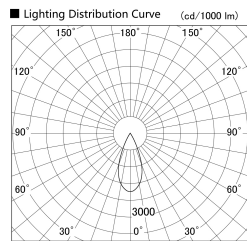

Item no. DD155-2540DW9040

Series Name: AMMA High-efficiency Lens type Antiglare downlight (DD155-AG)

Installation	Recessed mount
Type	Φ100 Lens type downlight : Antiglare type
Fixture wattage	24W
Beam angle	42deg
Color Temp.	4000K
CRI	Ra>90
Luminous	2862 lm
Body	Die-castaluminumalloy
Body finish	N/A
Trim finish	White
Reflector finish	Dark Mirror
IP Rate	IP20
Light source	COB module
Input Voltage	AC220~240V
Dimming Type	Non-Dimmable
Certificate	CE,CCC
Cut Hole	100mm