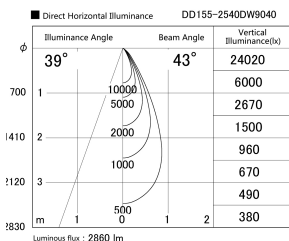

Item no. DD155-2540DW9040

Series Name: AMMA High-efficiency Lens type Antiglare downlight (DD155-AG)

Installation	Recessed mount
Type	Φ100 Lens type downlight : Antiglare type
Fixture wattage	24W
Beam angle	42deg
Color Temp.	4000K
CRI	Ra>90
Luminous	2862 lm
Body	Die-castaluminumalloy
Body finish	N/A
Trim finish	White
Reflector finish	Dark Mirror
IP Rate	IP20
Light source	COB module
Input Voltage	AC220~240V
Dimming Type	Non-Dimmable
Certificate	CE,CCC
Cut Hole	100mm