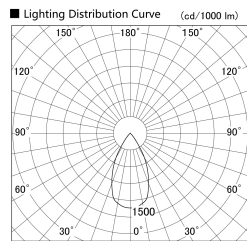

Item no. DD155-2555DW9040

Series Name: AMMA High-efficiency Lens type Antiglare downlight (DD155-AG)

Installation	Recessed mount
Type	Φ100 Lens type downlight : Antiglare type
Fixture wattage	24W
Beam angle	52deg
Color Temp.	4000K
CRI	Ra>90
Luminous	2828 lm
Body	Die-castaluminumalloy
Body finish	N/A
Trim finish	White
Reflector finish	Dark Mirror
IP Rate	IP20
Light source	COB module
Input Voltage	AC220~240V
Dimming Type	Non-Dimmable
Certificate	CE,CCC
Cut Hole	100mm