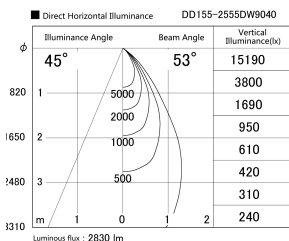

Item no. DD155-2555DW9040

Series Name: AMMA High-efficiency Lens type Antiglare downlight (DD155-AG)

Installation	Recessed mount
Type	Φ100 Lens type downlight : Antiglare type
Fixture wattage	24W
Beam angle	52deg
Color Temp.	4000K
CRI	Ra>90
Luminous	2828 lm
Body	Die-castaluminumalloy
Body finish	N/A
Trim finish	White
Reflector finish	Dark Mirror
IP Rate	IP20
Light source	COB module
Input Voltage	AC220~240V
Dimming Type	Non-Dimmable
Certificate	CE,CCC
Cut Hole	100mm