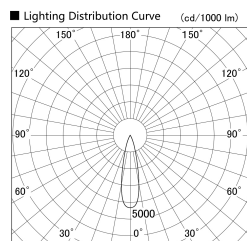

Item no. DD155-3025DW9040

Series Name: AMMA High-efficiency Lens type Antiglare downlight (DD155-AG)

Installation	Recessed mount
Type	Φ100 Lens type downlight : Antiglare type
Fixture wattage	28W
Beam angle	25deg
Color Temp.	4000K
CRI	Ra>90
Luminous	3065 lm
Body	Die-castaluminumalloy
Body finish	N/A
Trim finish	White
Reflector finish	Dark Mirror
IP Rate	IP20
Light source	COB module
Input Voltage	AC220~240V
Dimming Type	Non-Dimmable
Certificate	CE,CCC
Cut Hole	100mm