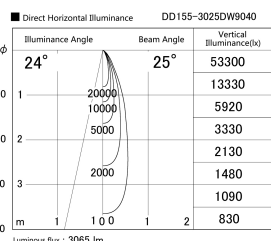

Item no. DD155-3025DW9040

Series Name: AMMA High-efficiency Lens type Antiglare downlight (DD155-AG)

Installation	Recessed mount
Type	Φ100 Lens type downlight : Antiglare type
Fixture wattage	28W
Beam angle	25deg
Color Temp.	4000K
CRI	Ra>90
Luminous	3065 lm
Body	Die-castaluminumalloy
Body finish	N/A
Trim finish	White
Reflector finish	Dark Mirror
IP Rate	IP20
Light source	COB module
Input Voltage	AC220~240V
Dimming Type	Non-Dimmable
Certificate	CE,CCC
Cut Hole	100mm