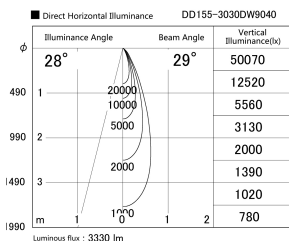

Item no. DD155-3030DW9040

Series Name: AMMA High-efficiency Lens type Antiglare downlight (DD155-AG)

Installation	Recessed mount
Type	Φ100 Lens type downlight : Antiglare type
Fixture wattage	28W
Beam angle	29deg
Color Temp.	4000K
CRI	Ra>90
Luminous	3332 lm
Body	Die-castaluminumalloy
Body finish	N/A
Trim finish	White
Reflector finish	Dark Mirror
IP Rate	IP20
Light source	COB module
Input Voltage	AC220~240V
Dimming Type	Non-Dimmable
Certificate	CE,CCC
Cut Hole	100mm