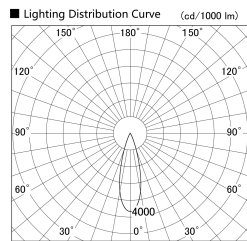

Item no. DD155-3030DW9040

Series Name: AMMA High-efficiency Lens type Antiglare downlight (DD155-AG)

Installation	Recessed mount
Type	Φ100 Lens type downlight : Antiglare type
Fixture wattage	28W
Beam angle	29deg
Color Temp.	4000K
CRI	Ra>90
Luminous	3332 lm
Body	Die-castaluminumalloy
Body finish	N/A
Trim finish	White
Reflector finish	Dark Mirror
IP Rate	IP20
Light source	COB module
Input Voltage	AC220~240V
Dimming Type	Non-Dimmable
Certificate	CE,CCC
Cut Hole	100mm