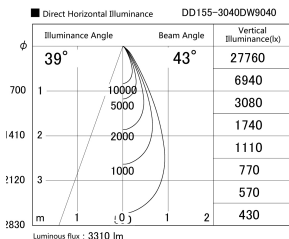

Item no. DD155-3040DW9040

Series Name: AMMA High-efficiency Lens type Antiglare downlight (DD155-AG)

Installation	Recessed mount
Type	Φ100 Lens type downlight : Antiglare type
Fixture wattage	28W
Beam angle	42deg
Color Temp.	4000K
CRI	Ra>90
Luminous	3308 lm
Body	Die-castaluminumalloy
Body finish	N/A
Trim finish	White
Reflector finish	Dark Mirror
IP Rate	IP20
Light source	COB module
Input Voltage	AC220~240V
Dimming Type	Non-Dimmable
Certificate	CE,CCC
Cut Hole	100mm