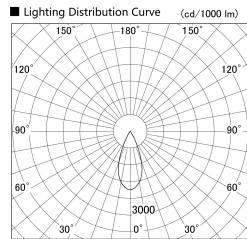

Item no. DD155-3040DW9040

Series Name: AMMA High-efficiency Lens type Antiglare downlight (DD155-AG)

Installation	Recessed mount
Type	Φ100 Lens type downlight : Antiglare type
Fixture wattage	28W
Beam angle	42deg
Color Temp.	4000K
CRI	Ra>90
Luminous	3308 lm
Body	Die-castaluminumalloy
Body finish	N/A
Trim finish	White
Reflector finish	Dark Mirror
IP Rate	IP20
Light source	COB module
Input Voltage	AC220~240V
Dimming Type	Non-Dimmable
Certificate	CE,CCC
Cut Hole	100mm