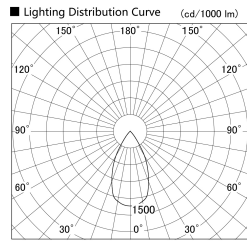

Item no. DD155-3055DW9040

Series Name: AMMA High-efficiency Lens type Antiglare downlight (DD155-AG)

Installation	Recessed mount
Type	Φ100 Lens type downlight : Antiglare type
Fixture wattage	28W
Beam angle	52deg
Color Temp.	4000K
CRI	Ra>90
Luminous	3269 lm
Body	Die-castaluminumalloy
Body finish	N/A
Trim finish	White
Reflector finish	Dark Mirror
IP Rate	IP20
Light source	COB module
Input Voltage	AC220~240V
Dimming Type	Non-Dimmable
Certificate	CE,CCC
Cut Hole	100mm