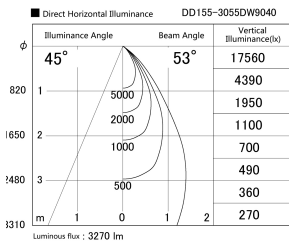

Item no. DD155-3055DW9040

Series Name: AMMA High-efficiency Lens type Antiglare downlight (DD155-AG)

Installation	Recessed mount
Type	Φ100 Lens type downlight : Antiglare type
Fixture wattage	28W
Beam angle	52deg
Color Temp.	4000K
CRI	Ra>90
Luminous	3269 lm
Body	Die-castaluminumalloy
Body finish	N/A
Trim finish	White
Reflector finish	Dark Mirror
IP Rate	IP20
Light source	COB module
Input Voltage	AC220~240V
Dimming Type	Non-Dimmable
Certificate	CE,CCC
Cut Hole	100mm