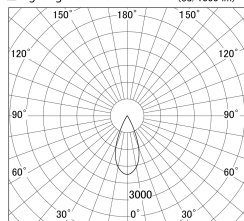

Installation	Recessed mount
Type	Φ100 Lens type downlight : Antiglare type
Fixture wattage	28W
Beam angle	42deg
Color Temp.	3000K
CRI	Ra>90
Luminous	3295 lm
Body	Die-castaluminumalloy
Body finish	N/A
Trim finish	Black
Reflector finish	Dark Mirror
IP Rate	IP20
Light source	COB module
Input Voltage	AC220~240V
Dimming Type	Non-Dimmable
Certificate	CE,CCC
Cut Hole	100mm

■ Lighting Distribution Curve (cd/1000 lm)