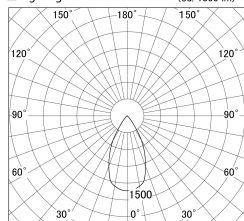

Installation	Recessed mount
Type	Φ100 Lens type downlight : Antiglare type
Fixture wattage	28W
Beam angle	52deg
Color Temp.	3000K
CRI	Ra>90
Luminous	3256 lm
Body	Die-castaluminumalloy
Body finish	N/A
Trim finish	Black
Reflector finish	Dark Mirror
IP Rate	IP20
Light source	COB module
Input Voltage	AC220~240V
Dimming Type	Non-Dimmable
Certificate	CE,CCC
Cut Hole	100mm

■ Lighting Distribution Curve (cd/1000 lm)