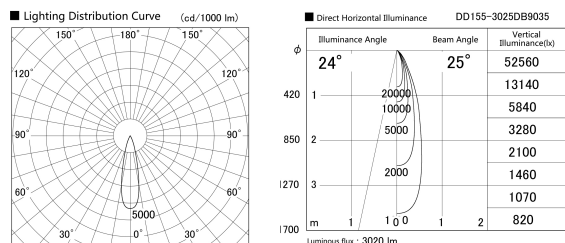

Item no. DD155-3025DB9035

Series Name: AMMA High-efficiency Lens type Antiglare downlight (DD155-AG)

With Dark Mirror Reflector

Installation	Recessed mount
Type	Φ100 Lens type downlight : Antiglare type
Fixture wattage	28W
Beam angle	25deg
Color Temp.	3500K
CRI	Ra>90
Luminous	3022 lm
Body	Die-castaluminumalloy
Body finish	N/A
Trim finish	Black
Reflector finish	Dark Mirror
IP Rate	IP20
Light source	COB module
Input Voltage	AC220~240V
Dimming Type	Non-Dimmable
Certificate	CE,CCC
Cut Hole	100mm