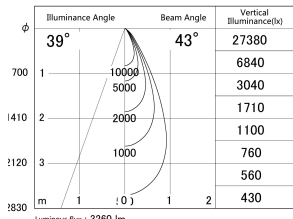

■ Lighting Distribution Curve (cd/1000 lm)