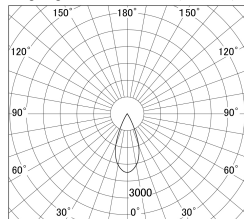

■ Lighting Distribution Curve (cd/1000 lm)