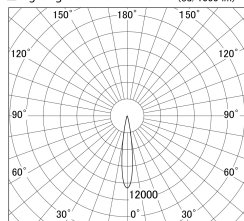

■ Lighting Distribution Curve (cd/1000 lm)