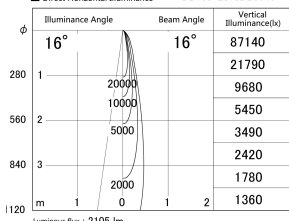

■ Lighting Distribution Curve (cd/1000 lm)