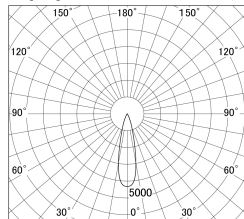

■ Lighting Distribution Curve (cd/1000 lm)