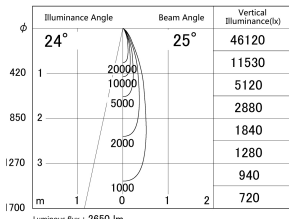

■ Lighting Distribution Curve (cd/1000 lm)