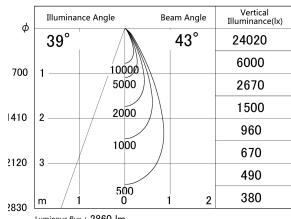

■ Lighting Distribution Curve (cd/1000 lm)