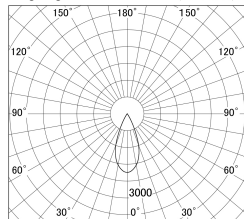

■ Lighting Distribution Curve (cd/1000 lm)