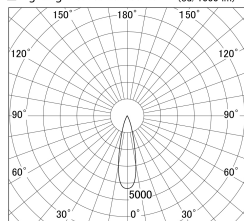

■ Lighting Distribution Curve (cd/1000 lm)