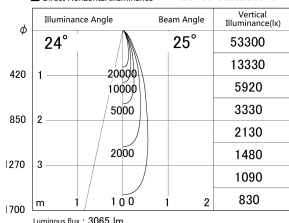

■ Lighting Distribution Curve (cd/1000 lm)