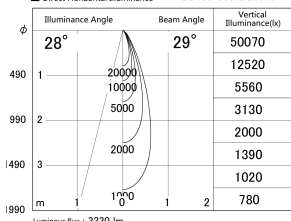

■ Lighting Distribution Curve (cd/1000 lm)