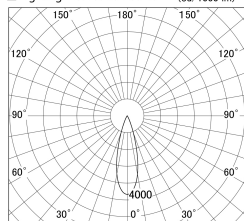

■ Lighting Distribution Curve (cd/1000 lm)