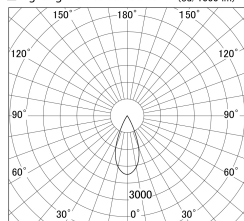

■ Lighting Distribution Curve (cd/1000 lm)