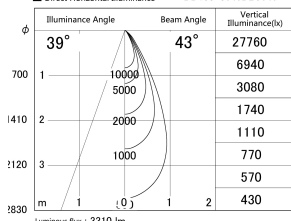

■ Lighting Distribution Curve (cd/1000 lm)