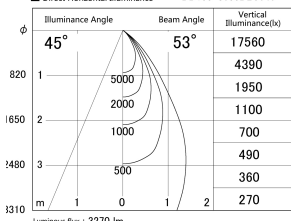

■ Lighting Distribution Curve (cd/1000 lm)