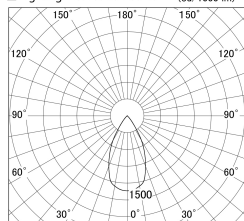

■ Lighting Distribution Curve (cd/1000 lm)