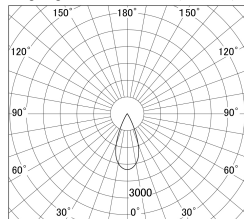

■ Lighting Distribution Curve (cd/1000 lm)