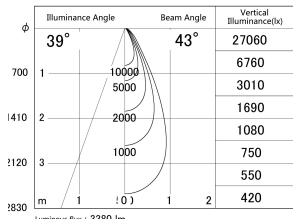

Item no. DD155-3040WW9030

Series Name: AMMA High-efficiency Lens type Antiglare downlight (DD155-AG)

■ Lighting Distribution Curve (cd/1000 lm)

Installation	Recessed mount
Type	Φ100 Lens type downlight : Antiglare type
Fixture wattage	28W
Beam angle	42deg
Color Temp.	3000K
CRI	Ra>90
Luminous	3379 lm
Body	Die-castaluminumalloy
Body finish	N/A
Trim finish	White
Reflector finish	White
IP Rate	IP20
Light source	COB module
Input Voltage	AC220~240V
Dimming Type	Non-Dimmable
Certificate	CE,CCC
Cut Hole	100mm