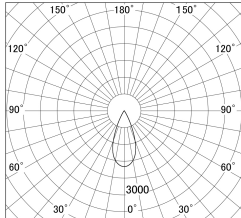

Item no. DD155-3040WW9035

Series Name: AMMA High-efficiency Lens type Antiglare downlight (DD155-AG)

■ Lighting Distribution Curve (cd/1000 lm)

■ Direct Horizontal Illuminance DD155-3040WW9035

Installation	Recessed mount
Type	Φ100 Lens type downlight : Antiglare type
Fixture wattage	28W
Beam angle	42deg
Color Temp.	3500K
CRI	Ra>90
Luminous	3345 lm
Body	Die-castaluminumalloy
Body finish	N/A
Trim finish	White
Reflector finish	White
IP Rate	IP20
Light source	COB module
Input Voltage	AC220~240V
Dimming Type	Non-Dimmable
Certificate	CE,CCC
Cut Hole	100mm