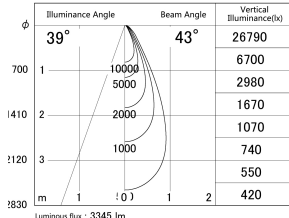

Item no. DD155-3040WW9035

Series Name: AMMA High-efficiency Lens type Antiglare downlight (DD155-AG)

■ Lighting Distribution Curve (cd/1000 lm)

■ Direct Horizontal Illuminance DD155-3040WW9035

Installation	Recessed mount
Type	Φ100 Lens type downlight : Antiglare type
Fixture wattage	28W
Beam angle	42deg
Color Temp.	3500K
CRI	Ra>90
Luminous	3345 lm
Body	Die-castaluminumalloy
Body finish	N/A
Trim finish	White
Reflector finish	White
IP Rate	IP20
Light source	COB module
Input Voltage	AC220~240V
Dimming Type	Non-Dimmable
Certificate	CE,CCC
Cut Hole	100mm