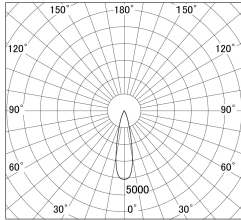

Item no. DD155-2525WW9040

Series Name: AMMA High-efficiency Lens type Antiglare downlight (DD155-AG)

■ Lighting Distribution Curve (cd/1000 lm)

■ Direct Horizontal Illuminance DD155-2525WW9040

Installation	Recessed mount
Type	Φ100 Lens type downlight : Antiglare type
Fixture wattage	24W
Beam angle	25deg
Color Temp.	4000K
CRI	Ra>90
Luminous	2760 lm
Body	Die-castaluminumalloy
Body finish	N/A
Trim finish	White
Reflector finish	White
IP Rate	IP20
Light source	COB module
Input Voltage	AC220~240V
Dimming Type	Non-Dimmable
Certificate	CE,CCC
Cut Hole	100mm