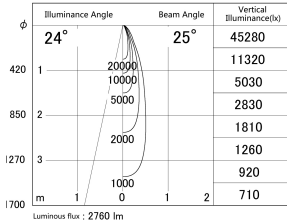

Item no. DD155-2525WW9040

Series Name: AMMA High-efficiency Lens type Antiglare downlight (DD155-AG)

■ Lighting Distribution Curve (cd/1000 lm)

■ Direct Horizontal Illuminance DD155-2525WW9040

Installation	Recessed mount
Type	Φ100 Lens type downlight : Antiglare type
Fixture wattage	24W
Beam angle	25deg
Color Temp.	4000K
CRI	Ra>90
Luminous	2760 lm
Body	Die-castaluminumalloy
Body finish	N/A
Trim finish	White
Reflector finish	White
IP Rate	IP20
Light source	COB module
Input Voltage	AC220~240V
Dimming Type	Non-Dimmable
Certificate	CE,CCC
Cut Hole	100mm