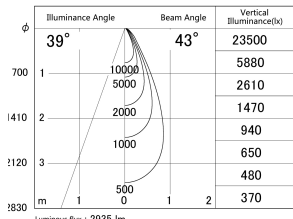

Item no. DD155-2540WW9040

Series Name: AMMA High-efficiency Lens type Antiglare downlight (DD155-AG)

■ Lighting Distribution Curve (cd/1000 lm)

Installation	Recessed mount
Type	Φ100 Lens type downlight : Antiglare type
Fixture wattage	24W
Beam angle	42deg
Color Temp.	4000K
CRI	Ra>90
Luminous	2935 lm
Body	Die-castaluminumalloy
Body finish	N/A
Trim finish	White
Reflector finish	White
IP Rate	IP20
Light source	COB module
Input Voltage	AC220~240V
Dimming Type	Non-Dimmable
Certificate	CE,CCC
Cut Hole	100mm