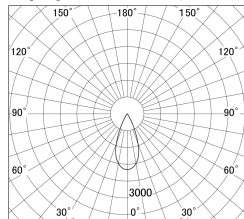

■ Lighting Distribution Curve (cd/1000 lm)