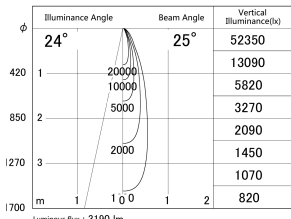

Item no. DD155-3025WW9040

Series Name: AMMA High-efficiency Lens type Antiglare downlight (DD155-AG)

■ Lighting Distribution Curve (cd/1000 lm)

Installation	Recessed mount
Type	Φ100 Lens type downlight : Antiglare type
Fixture wattage	28W
Beam angle	25deg
Color Temp.	4000K
CRI	Ra>90
Luminous	3191 lm
Body	Die-castaluminumalloy
Body finish	N/A
Trim finish	White
Reflector finish	White
IP Rate	IP20
Light source	COB module
Input Voltage	AC220~240V
Dimming Type	Non-Dimmable
Certificate	CE,CCC
Cut Hole	100mm