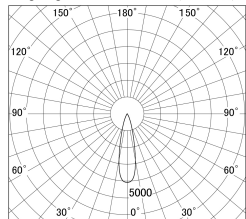

■ Lighting Distribution Curve (cd/1000 lm)