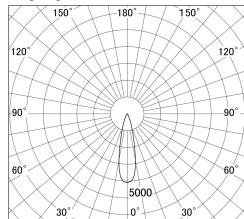

■ Lighting Distribution Curve (cd/1000 lm)