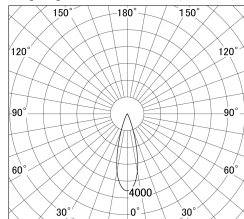

■ Lighting Distribution Curve (cd/1000 lm)