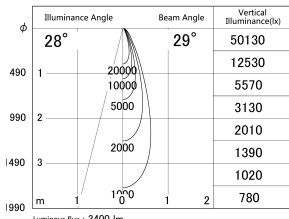

Item no. DD155-3030WW9040

Series Name: AMMA High-efficiency Lens type Antiglare downlight (DD155-AG)

■ Lighting Distribution Curve (cd/1000 lm)

Installation	Recessed mount
Type	Φ100 Lens type downlight : Antiglare type
Fixture wattage	28W
Beam angle	29deg
Color Temp.	4000K
CRI	Ra>90
Luminous	3402 lm
Body	Die-castaluminumalloy
Body finish	N/A
Trim finish	White
Reflector finish	White
IP Rate	IP20
Light source	COB module
Input Voltage	AC220~240V
Dimming Type	Non-Dimmable
Certificate	CE,CCC
Cut Hole	100mm