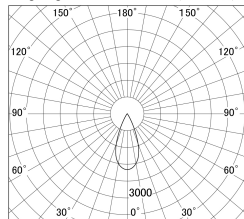

Installation	Recessed mount
Type	Φ100 Lens type downlight : Antiglare type
Fixture wattage	28W
Beam angle	42deg
Color Temp.	4000K
CRI	Ra>90
Luminous	3393 lm
Body	Die-castaluminumalloy
Body finish	N/A
Trim finish	White
Reflector finish	White
IP Rate	IP20
Light source	COB module
Input Voltage	AC220~240V
Dimming Type	Non-Dimmable
Certificate	CE,CCC
Cut Hole	100mm

■ Lighting Distribution Curve (cd/1000 lm)