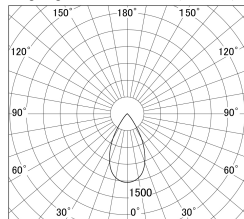

■ Lighting Distribution Curve (cd/1000 lm)