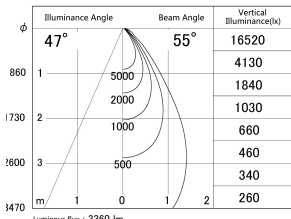

Item no. DD155-3055WW9040

Series Name: AMMA High-efficiency Lens type Antiglare downlight (DD155-AG)

■ Lighting Distribution Curve (cd/1000 lm)

Installation	Recessed mount
Type	Φ100 Lens type downlight : Antiglare type
Fixture wattage	28W
Beam angle	52deg
Color Temp.	4000K
CRI	Ra>90
Luminous	3358 lm
Body	Die-castaluminumalloy
Body finish	N/A
Trim finish	White
Reflector finish	White
IP Rate	IP20
Light source	COB module
Input Voltage	AC220~240V
Dimming Type	Non-Dimmable
Certificate	CE,CCC
Cut Hole	100mm