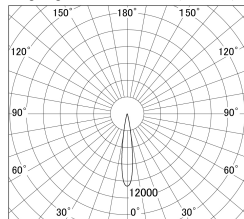

Installation	Recessed mount
Type	Φ100 Lens type downlight : Antiglare type
Fixture wattage	24W
Beam angle	16deg
Color Temp.	3000K
CRI	Ra>90
Luminous	2604 lm
Body	Die-castaluminumalloy
Body finish	N/A
Trim finish	White
Reflector finish	Mirror
IP Rate	IP20
Light source	COB module
Input Voltage	AC220~240V
Dimming Type	Non-Dimmable
Certificate	CE,CCC
Cut Hole	100mm

■ Lighting Distribution Curve (cd/1000 lm)