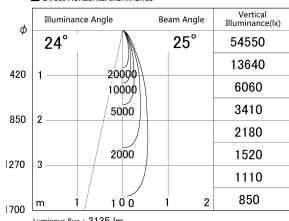

Item no. DD155-3025MW9030-FX

Series Name: AMMA High-efficiency Lens type Antiglare downlight (DD155-AG-FX)

■ Lighting Distribution Curve (cd/1000 lm)

Installation	Recessed mount
Type	Φ100 Lens type downlight : Antiglare type
Fixture wattage	28W
Beam angle	25deg
Color Temp.	3000K
CRI	Ra>90
Luminous	3137 lm
Body	Die-castaluminumalloy
Body finish	N/A
Trim finish	White
Reflector finish	Mirror
IP Rate	IP20
Light source	COB module
Input Voltage	AC220~240V
Dimming Type	Non-Dimmable
Certificate	CE,CCC
Cut Hole	100mm