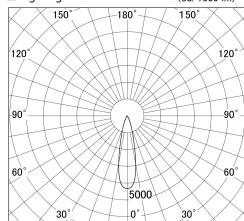

■ Lighting Distribution Curve (cd/1000 lm)