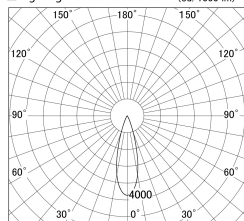

Installation	Recessed mount
Type	Φ100 Lens type downlight : Antiglare type
Fixture wattage	28W
Beam angle	29deg
Color Temp.	3000K
CRI	Ra>90
Luminous	3364 lm
Body	Die-castaluminumalloy
Body finish	N/A
Trim finish	White
Reflector finish	Mirror
IP Rate	IP20
Light source	COB module
Input Voltage	AC220~240V
Dimming Type	Non-Dimmable
Certificate	CE,CCC
Cut Hole	100mm

■ Lighting Distribution Curve (cd/1000 lm)